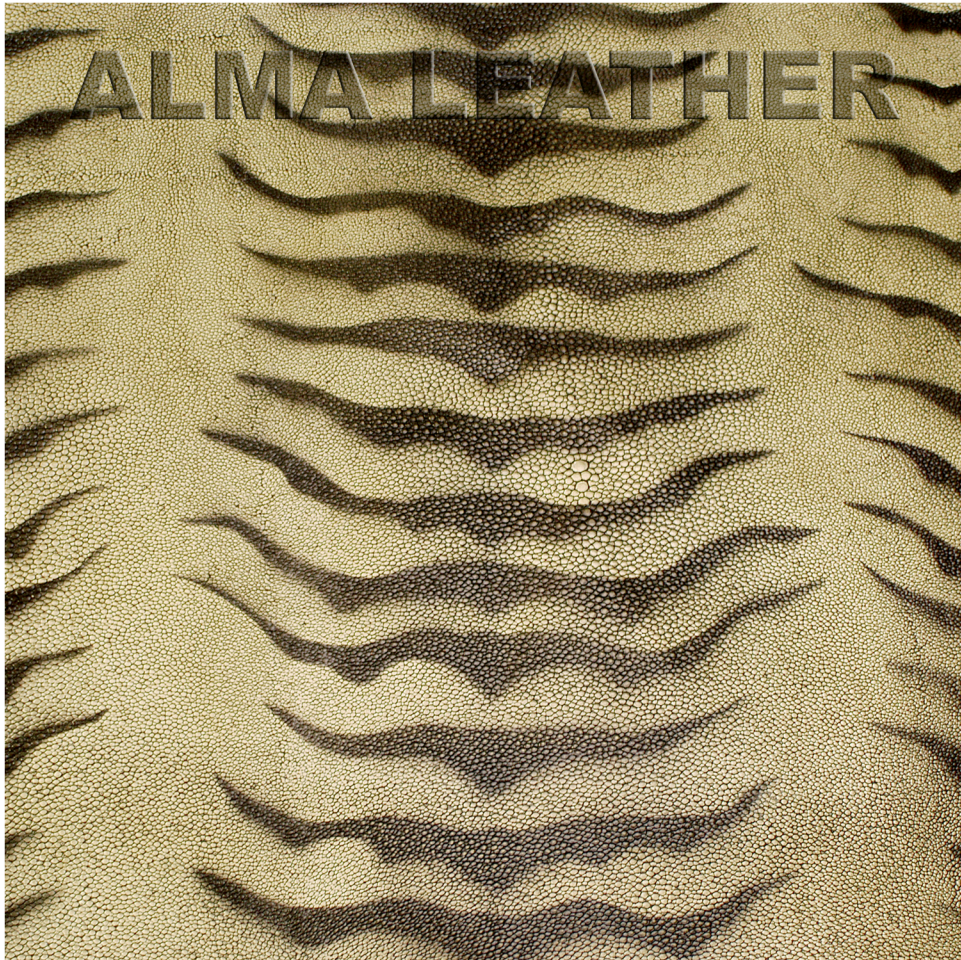

Head Office 12-14 Greatorex Street London E1 5NF Tel +44 20 7377 0762 Fax +44 20 7375 2471
Showroom 8 Vigo Street London W1S 3HJ Tel +44 20 7439 0925 Fax +44 20 7851 2968
www.almahome.co.uk

ALMA

Calfskin - Tigrato Osso

Usage: Upholstery & Wall Coverings

Average Skin Size: 12-14 sq. ft.

Comments: Sides, shagreen embossed leather, hand coloured, other colours to order. Also available in cowhide.

Minimum Order: 250 sq. ft. to order